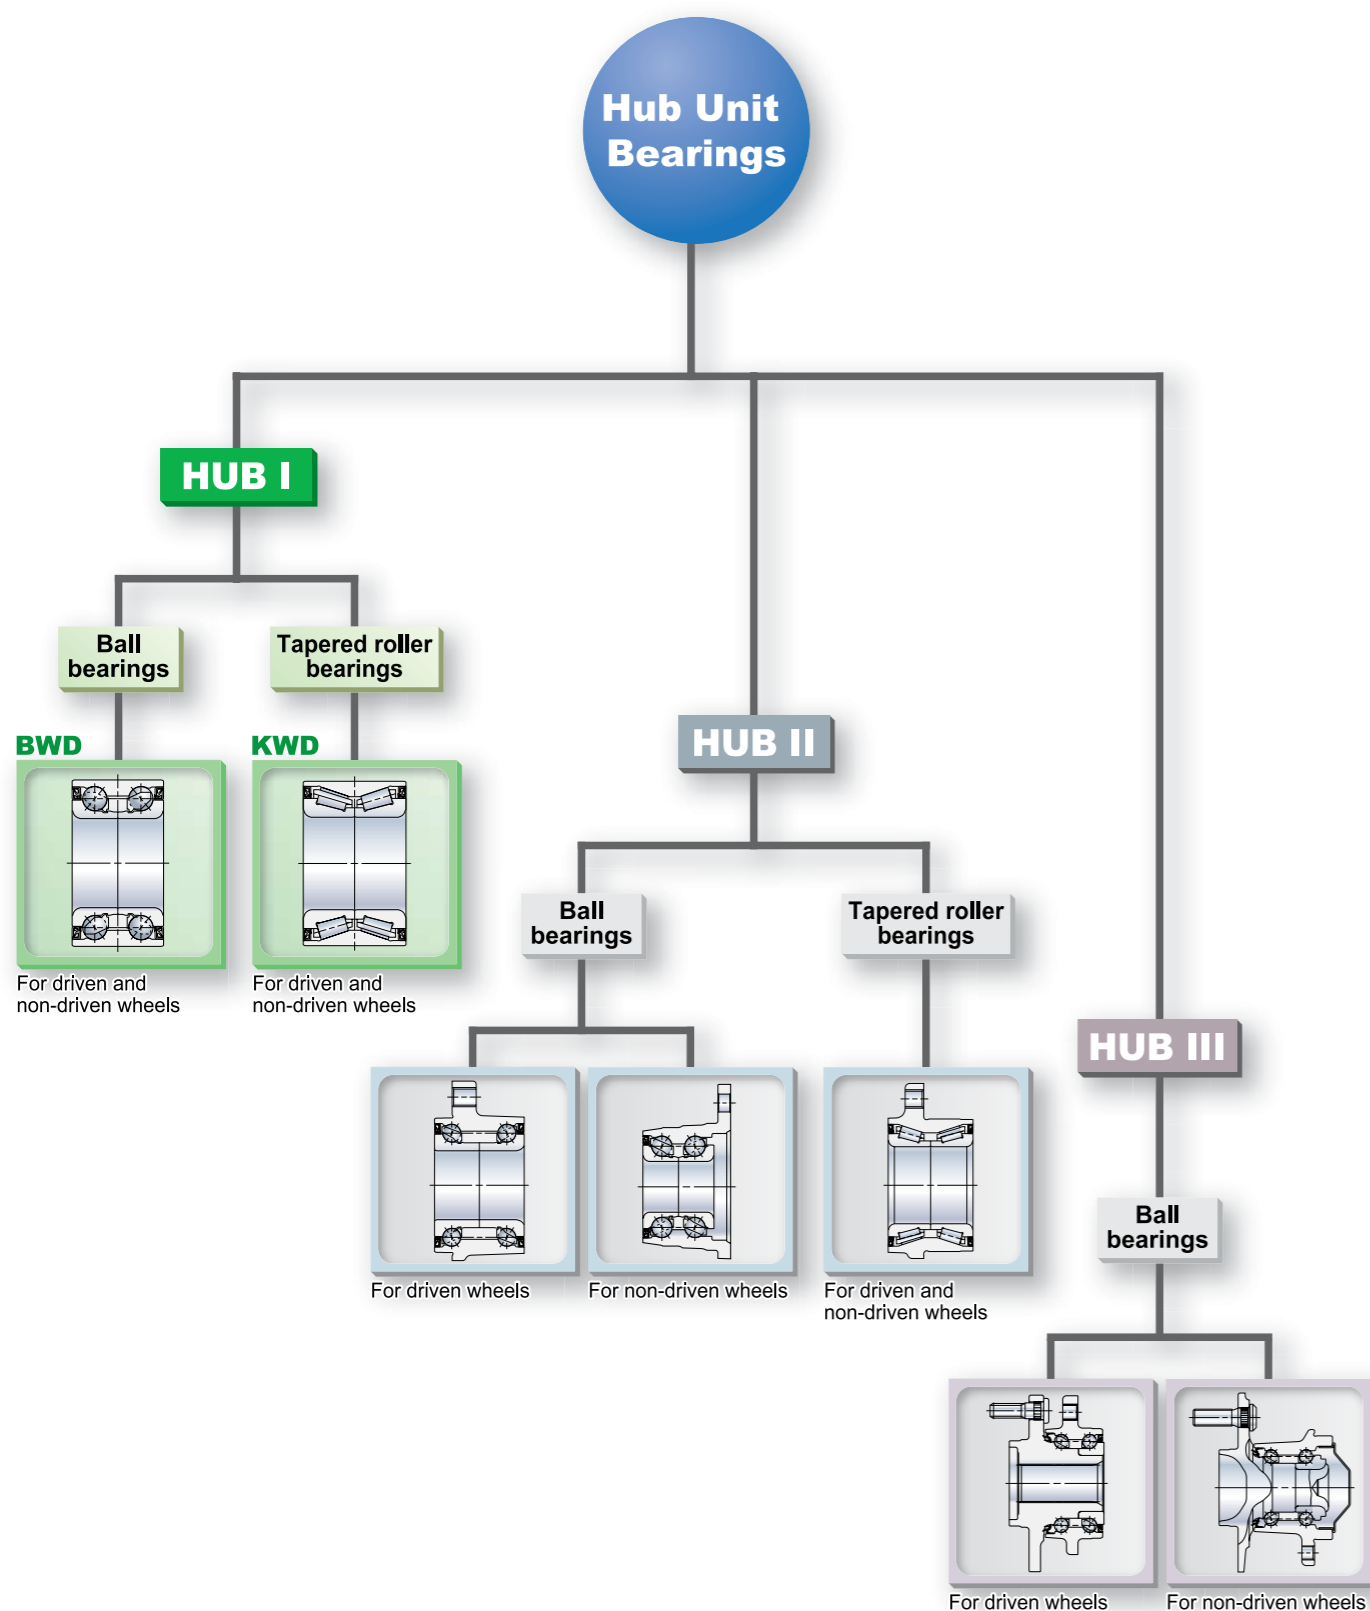

Wheel Bearings

Types of Hub Unit Bearings

Hub unit bearings for automobile wheels are comprised of bearing rings, rolling elements, and cages, similar to general-purpose rolling bearings.

HUB I

For HUB I, NSK uses proprietary bearing-type designations such as "BWD" for ball bearings and "KWD" for tapered roller bearings. The HUB I units are double-row angular contact ball bearings (BWD) and double-row tapered roller bearings (KWD) with back-to-back duplex outer rings. No preload adjustments (including dimensional adjustments by shims) are required on the assembly line. The initial axial clearance is properly pre-set for the preload to fall within the

specified range after mounting. In addition, the integral seal eliminates the need for automotive makers to externally apply seals.

NSK uses bearing reference for hub unit bearings clarifying boundary dimensions, types, and specification codes. Below are examples of bearing reference:

Example: **ZA - 35 BWD 18**

Bore diameter 35 mm
HUB I (Ball bearings)

Example: **ZA - 38 KWD 04 A g3**

Bore diameter 38 mm
HUB I (Tapered roller bearings)

Material code
Special code
Serial No.

BWD type for driven/non-driven Wheels