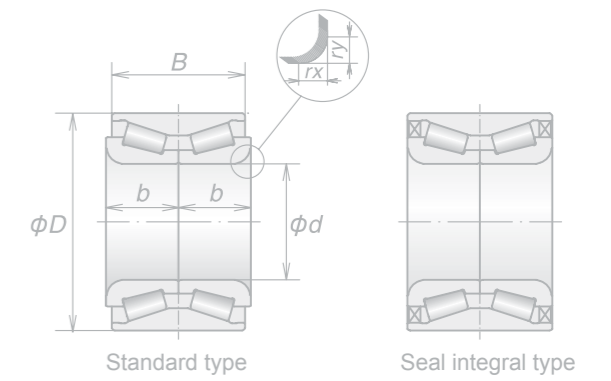

KWD type for driven/non-driven Wheels

as of 2012.06

BEARING TYPE	NSK No.	ORIGINAL No.-1	ORIGINAL No.-2	MAKER	TYPE / MODEL						
						BWD	ZA-/HO/35BWD07CA6-01	40210-34B00	40210-21B00	NISSAN	Figaro (FK10, MA10T), March (K10, MA09RT, 8901-ALL), Pao (PK10, MA10S)
BWD	ZA-/HO/35BWD16-JB-01	40210-41B00	—	NISSAN	MARCH (K11), Cube (Z10)						
BWD	ZA-/HO/36BWD03CA1-01	43210-87N00	43210-87N10	NISSAN	Prairie (M11, 4WD+SR20DE), California/Wingroad (CY10, 4WD+ABS), Avenir (W10, 4WD 9301-), AD (Y10, 4WD+ABS)						
BWD	ZA-/HO/38BWD15A-JB01	40210-50Y00	40210-50Y05	NISSAN	Sunny/Lucino (B14)						
BWD	ZA-/HO/38BWD15A-JB01	40210-50Y00	40210-50Y05	NISSAN	Sunny/Lucino (B14, 4WD)						
BWD	ZA-/HO/38BWD23A-JB01	40210-AA000	—	NISSAN	SERENA (C24, 2WD)						
BWD	ZA-/HO/40BWD15A-JB01	40210-4M400	40210-WD200	NISSAN	Sunny (B15), AD Van/Wingroad (Y11), Bluebird Sylphy (G10)						
BWD	ZA-/HO/40BWD15A-JB01	40210-4M400	40210-WD200	NISSAN	Sunny (B15, 4WD), March (K11, 4WD), Cube (Z10, 4WD), Bluebird Sylphy (G10, 4WD)						
BWD	ZA-/HO/42BWD06-JB-01 ZA-42BWD06A-JB-5CA01	40210-30R01	40210-30R06	NISSAN	Avenir/Expert (W11), Bluebird (U14, 2WD), Prairie (Liberty) (M12), Rnessa (N30)						
BWD	ZA-/HO/42BWD06-JB-01 ZA-42BWD06A-JB-5CA01	40210-30R01	40210-30R06	NISSAN	AD Van/Wingroad (Y11, 4WD), Bluebird (U14, 4WD), Expert/Avenir (W11, 4WD), Prairie (Liberty) (M12, 4WD)						
BWD	ZA-/HO/43BWD12A-JB01	40210-2Y000	—	NISSAN	X-Trail (T30), Primera (P12), Cefiro (CA33), Tino (V10)						
BWD	ZA-/HO/43BWD13A-JB01	43210-AG000	—	NISSAN	Cedric/Gloria (Y34), Primera (P12, 4WD), X-Trail (T30, 4WD)						
BWD	ZA-25BWD01E-JB-5CA01	46860-76G13	46860-76G00	SUZUKI	ALTO (HA12S/22S/23S/25S/35S), ALTO VAN (HA12V/23V), CERVO (HG21S), KEI (HN11S/12S/21S/22S), LAPIN (HE21S/22S), MR WAGON (MF21S/22S), PALETTE (MK21S), WAGON R (MC11S/12S/21S/22S, MH21S/22S/23S)						
BWD	ZA-28BWD01ACA60**	90369-28005	—	TOYOTA	COROLLA (Model Year is unknown.)						
BWD	ZA-28BWD03ACA51**	09267-28002	—	SUZUKI	CARRY (Model Year is unknown.)						
BWD	ZA-28BWD05ACA30**	46860-63J00	—	SUZUKI	SWIFT (ZC11S/21S/71S, ZD11S/21S, 1.2L & 1.3L & 1.5L Engine)						
BWD	ZA-28BWD05BCA30**S01	46860-63J01	—	SUZUKI	SWIFT (ZC11S/21S/71S, ZD11S/21S, 1.2L & 1.3L & 1.5L Engine)						
BWD	ZA-30BWD01A-A-CA8-01	90369-30043	90369-30044	TOYOTA	CARINA FF (AT15#, 160, 170, 171, CT150, CT170, ST150, 162, 170), CELICA (AT160, ST160, 162, 163, ST182, 183 => CV, GTR, SR, ZR), CORONA FF COUPE (AT160, ST16#), CORONA EXIV (ST18#), CARINA ED (ST16#, 18#), CORONA (AT150, 170, CT150, 170, ST150, 16#, 17#), CAMRY/VISTA (CV10, 1#, SV1#), CAMRY/VISTA (CV20, SV20, 21, 22, 2#, VZV20), CAMRY/VISTA (CV30, SV30, 32, 33, VZV31, 33, 3#)						
BWD	ZA-30BWD01A-A-CA8-01	90369-30043	90369-30044	TOYOTA	MR2 (SW20)						
BWD	ZA-32BWD05CA105**	90363-32034	—	TOYOTA	FR (Car Name is unknown.)						
BWD	ZA-32BWD05CA75**	90369-32003	—	TOYOTA	MARK 2/CHASER/CRESTA (GX81, LX80, MX83, SX80, YX80, JZX81), CROWN COMFORT/SEDAN (TSS1#, GBS12, GXS10, 12, LXS11, SXS11, 13, YXS10, 1#)