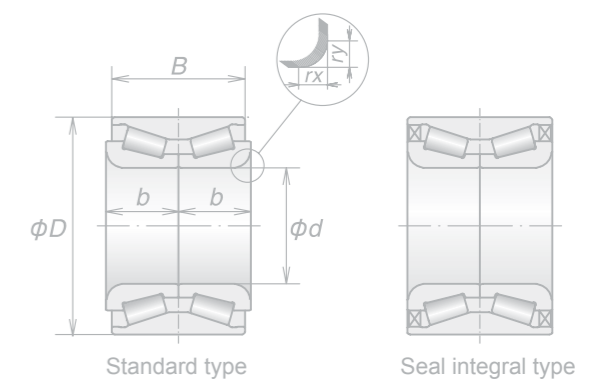

KWD type for driven/non-driven Wheels

as of 2012.06