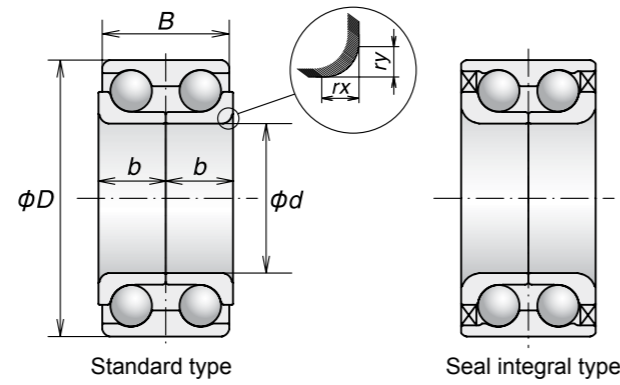

BWD type for driven/non-driven Wheels