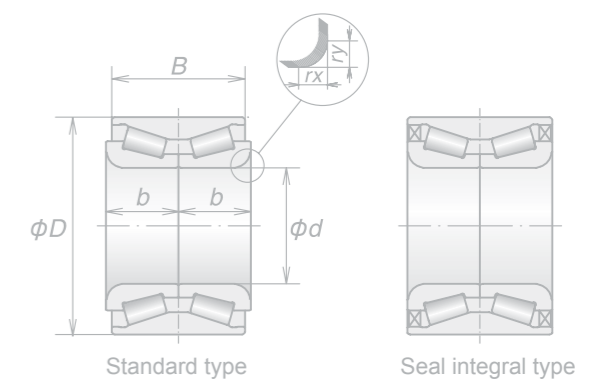

KWD type for driven/non-driven Wheels

as of 2012.06

BEARING TYPE	NSK No.	ORIGINAL No.-1	ORIGINAL No.-2	MAKER	TYPE / MODEL						
						BWD	ZA-40BWD12FCA88**	90363-40067	90363-40066	TOYOTA	MR-S (ZZW30)
BWD	ZA-40BWD14CA80**	Not Fit	—	HYUNDAI	SONATA-III						
BWD	ZA-40BWD16CA103**	Not Fit	MB808442	PROTON (MITSUBISHI)	WIRA (Model year is unknown.)						
BWD	ZA-40BWD17DCA116**	90363-40079	—	TOYOTA	Belta (KSP92, NCP96, SCP92), iQ (NGJ10), Ractis (NCP10#/12#, SCP100, NSP12#), Vitz (KSP90/130, NCP9#/91/131, SCP90, NSP13#), IST (NCP11#, ZSP110), PORTE/SPADE (NCP14#, NSP140), AQUA (NHP10), COROLLA AXIO/FIELDER (NRE160, NZE16#, ZRE162)						
BWD	ZA-40BWD17DCA116**	90043-63363	—	DAIHATSU TOYOTA	Boon Luminas (M502, 512) Passo Sette (M502, 512)						
BWD	ZA-40BWD17ECA116**	90363-40082	—	TOYOTA	Car Name is unknown.						
BWD	ZA-42BWD11CA56**	KGA2A 33 047	—	KIA	Car Name is unknown.						
BWD	ZA-43BWD03CA133**	90369-43006	—	TOYOTA	SOARER, CELICA (Model Year is unknown.)						
BWD	ZA-43BWD06BCA133**	90369-43008	90369-43009	TOYOTA	ALTEZZA/ALTEZZA GITA (GXE15, JCE15), CAMRY/VISTA (SV33, CV30, 4#, SV30, 32, 35, 3#, 4#, VZV3#), WINDOM (VCV1#, MCV2#, 30), SCEPTER SED (SXV10, VCV10), CAMRY GRACIA (MCV2#, SXV2#), CAMRY (ACV30), MARK2/CHASER/CRESTA (JZX93, 105, GX105), MARK2/MARK2 BLIT (GX115, JZX115), VEROSSA (GX115), PROGRES/BREVIS (JCG15), CROWN/CROWN MAJESTA (UZS143, 145, 155, 173, JZS153, 157, 173, 179), ARISTO (UZS143), MARK2 WG (MCV2#, SXV2#), HARRIER (ACU1#, MCU1#, SXU1#), RAV4 (SXA1#, 10, 11), IPSUM (CXM10, SXM1#, ACM2#), NADIA (ACN1#, SXN1#), GAIA (CXM10, SXM1#, 15, ACM1#), ISIS (ANM1#, ZNM10, ZGM1#), NOAH/VOXY (AZR6#, ZZR7#), RAV4 J/L (ACA2#, ZCA2#)						
BWD	ZA-43BWD06BCA133**	90369-43008	90369-43009	TOYOTA	MR2 (SW20)						
BWD	ZA-43BWD14A1CA69**	44300-TK6-A01	—	HONDA	09M China CITY / FIT, FIT (GE8, RS+6MT), CR-Z (ZF1), 09M US FIT						
BWD	ZA-43BWD15BCA82**S01	44300-TR0-9520	—	HONDA	11M CIVIC						
BWD	ZA-45BWD03CA101**	MB633430	—	MITSUBISHI	FF-Car (Car Name is unknown.)						
BWD	ZA-45BWD07BCA78**	44300-S0A-003	44300-S47-008	HONDA	01M Accord						
BWD	ZA-45BWD09CA110**	44300-S2X-003	—	HONDA	00M ODYSSEY						
BWD	ZA-45BWD10ACA86**	90369-45005 90363-W0001	90369-45003 90369-45004	TOYOTA	KLUGER L/V (ACU2#, MCU20, 2#), WINDOM (MCV30), CAMRY (ACV35, 3#, 4#), CAMRY HYBRID (AVV50), HARRIER HV (MHU38), HARRIER (GSU3#, ACU3#, MCU3#), KLUGER HV (MHU28), ESTIMA T/L (ACR30, 40, MCR30, 40), ESTIMA HYBRID (AHR10), ALPHARD G/V (ANH1#, MNH1#), ALPHARD HV (ATH10)						
BWD	ZA-45BWD12J1CA85**	44300-S9A-003	—	HONDA	CR-V (RD4/5/6/7)