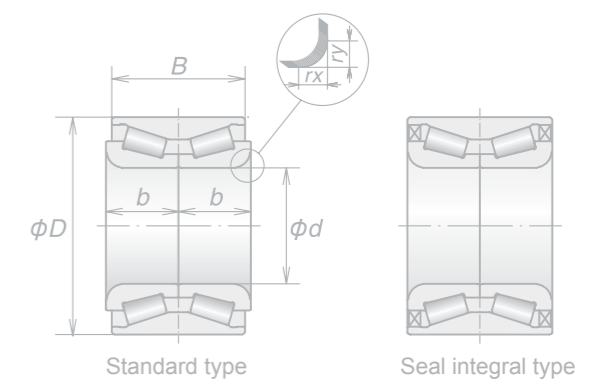

KWD type for driven/non-driven Wheels

as of 2012.06

BEARING TYPE	NSK No.	ORIGINAL No.-1	ORIGINAL No.-2	MAKER	TYPE / MODEL						
						BWD	ZA-32BWD06E1CA26**	42300-SAB-003	—	HONDA	FIT (GD2/4, 4WD, Disk Brake, With ABS)
BWD	ZA-32BWD07A1CA15**	42300-SCD-003	—	HONDA	MOBILIO (4WD, Model Year is unknown.)						
BWD	ZA-34BWD04BCA70**	8-94152-213-0	—	ISUZU	Gemini (Model year is unknown.)						
BWD	ZA-34BWD09ACA75**	8-94464-637-A	—	ISUZU	Gemini (Model year is unknown.)						
BWD	ZA-34BWD11CA57**	94535247	—	DAEWOO	Lanos (Model year is unknown.)						
BWD	ZA-35BWD01CCA38**	91051-692-003	—	HONDA	FF-Car (Car Name is unknown.)						
BWD	ZA-35BWD06ACA125**	90363-35016	—	TOYOTA	CORSA/TERCEL/COROLLA 2 (AL2#), SPRINTER CARIB (AL25)						
BWD	ZA-35BWD07ACA108**	90369-35030	—	TOYOTA	STARLET (Model Year is unknown.)						
BWD	ZA-35BWD07CA123**	90369-35062	—	TOYOTA	STARLET (Model Year is unknown.)						
BWD	ZA-35BWD14CA62**	28016-TA000	—	SUBARU	Domingo (D11, 4WD=ALL, 2WD=1993/10-98/11), VIVIO (R12, VAN + SEDAN), VIVIO T-TOP (R22), SAMBAR (T11, 4WD=ALL, 2WD=1996/07-98/12), SAMBAR 3AT (T21)						
BWD	ZA-35BWD19E-JB-5CA01	28316-KC000 28316-KC010 28316-TC000 28316-TC010	—	SUBARU	Domingo (D11, 4WD=ALL, 2WD=1993/10-98/11), VIVIO (R12, VAN + SEDAN), VIVIO T-TOP (R22), SAMBAR (T11, 4WD=ALL, 2WD=1996/07-98/12), SAMBAR 3AT (T21), PLEO (R13, 19 98/04-2003/12), SAMBAR EV (T22), SAMBAR (T12)						
BWD	ZA-36BWD01BCA60**	91051-689-023	—	HONDA	Car Name is unknown.						
BWD	ZA-38BWD01A1-A-CA-02	90369-38014	—	TOYOTA	VISTA, CORONA (Model Year is unknown.)						
BWD	ZA-38BWD01A1-A-CA-01	90369-38003	—	TOYOTA	COROLLA/SPRINTER (AE8#, CE80, EE80), COROLLA (AE101:3dr, GT, ABS, SSS), LEVIN/CERES/TRUENO/MARINO (AE101, GTZ, GT-APEX (with SSS)), CARINA FF (AT15#, 160, 17#, 19#, 21#, CT150, 17#, 19#, 21#, ET176, ST150, 162, 170, 19#, 215, 16#, 18#, 200-203), CELICA (AT160, ST16#, 18#, 18#(CV, GT4, GT4RC, GTR, ZR), 202, 203 (CV, SS1, SS2)), CURREN (ST20#), CORONA FF COUPE (AT160, ST16#), CORONA EXIV (ST18#, 200, 201, 202, 203), CORONA (AT150, 170, 175, 17#, 190, 21#, CT150, 17#, 19#, 21#, ST150, 16#, 17#, 19#, 21#, ET176), CALDINA (AT191, 211, CT19#, 216, ET196, ST19#, 21#), CAMRY/VISTA (CV1#, 20, SV1#, 2#, VZV20), RAV4 (SXA1#)						
BWD	ZA-38BWD01A1-A-CA-01	90369-38003	—	TOYOTA	CORONA (AT175, CT195, 215, ST195, 215), CALDINA (ST195, 215, CT216), CAMRY/VISTA (SV25, 35, 43, CV43), CAMRY GRACIA (MCV25, SXV25), CAMRY (ACV35, 45), MARK2 WGN (MCV25, SXV25), MR2 (AW1#), CARINA FF (AT175, CT195, 215, ST195, 215), CARINA ED (ST205), CELICA (ST165, 185, 205), CORONA EXIV (ST205)						
BWD	ZA-38BWD04CA60**	Not Fit	—	HONDA	Car Name is unknown.						
BWD	ZA-38BWD09ACA120**	90369-38005	90369-38006	TOYOTA	Tercel/Corsa/Corolla 2 (EL3#, NL30), Cynos (EL44, EL5#), Raum (EXZ10,15)						
BWD	ZA-38BWD10BCA41**	H260-33-047	—	MAZDA	LUCE, COSMO (Model Year is unknown.)