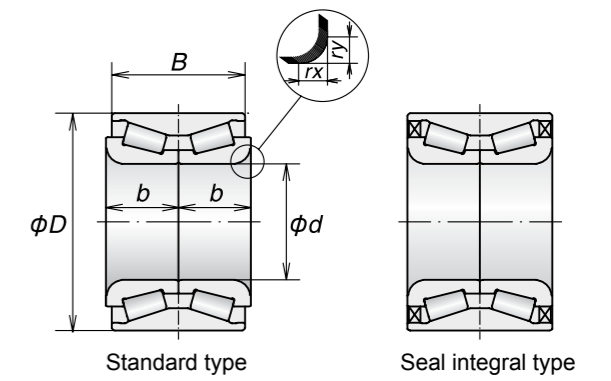

KWD type for driven/non-driven Wheels

as of 2012.06

BEARING TYPE	NSK No.	ORIGINAL No.-1	ORIGINAL No.-2	MAKER	TYPE / MODEL						
						BWD	ZA-45BWD16CA103**	43440-80J00 43440-79J00 43440-56K00	43440-55K00	SUZUKI	Swift Sport (EU : 2005-2010, JP : ZC31S(1.6L-Engine)), Swift (CHINA, 2005-2010), SX4 (YA11S/41S, YB11S/41S), SX4 (EU, ASIA), SX4 (CHINA : 1.6L-engine)
BWD	ZA-45BWD17CA84**	90369-45007 90369-A0002	90369-45006	TOYOTA	LEXUS RX270/350/450H (AGL10, GGL1#, GYL1#)						
BWD	ZA-48BWD02A2CA97**	44300-SDA-A52	44300-SDA-A51	HONDA	Accord (CL7/8/9)						
BWD	ZA-49BWD02-A-CA10-01	90369-49001	90369-49002	TOYOTA	ALTEZZA/ALTEZZA GITA (GXE10, 1#, SXE10, JCE1#), MARK2/MARK2 BLIT (GX11#, JZX110, 11#, 115), VEROSSA (GX11#, JZX110), SOARER/LEXUS SC430 (UZZ40), PROGRES/BREVIS (JCG1#), ORIGIN (JCG17), CROWN/CROWN MAJESTA (GS171, JKS175, JZS17#, UZS17#), ARISTO (JZS16#)						
BWD	ZA-30BWD10ACA36** LB	9004A-36087	—	DAIHATSU TOYOTA	Xenia (Model year is unknown.) Avanza (Model year is unknown.)						
BWD	ZA-35BWD24CA18** LB	43462-61J00	—	SUZUKI	Carry Pickup / Futura / APV (Model Year is unknown.)						
BWD	ZA-35BWD24BCA18** LB	43462-60K00	—	SUZUKI	Car Name is unknown.						
BWD	ZA-38BWD22LCA96-01LB	90080-36178-A	—	TOYOTA	SOLUNA VIOS (Model year is unknown.)						
BWD	ZA-38BWD26E1CA6-01LB	44300-SAA-0031	—	HONDA	03M THAI CITY (With ABS)						
BWD	ZA-38BWD26L1CA6-01LB	44300-SEL-T011-M1	—	HONDA	03M THAI CITY (Without ABS)						
BWD	ZA-38BWD27ACA75-01LB	44300-TF0-9510-M1	—	HONDA	09M CITY / JAZZ						
BWD	ZA-40BWD12FCA88-01LB	90080-36137-A	—	TOYOTA	Corolla (Model year is unknown.)						
BWD	ZA-40BWD17DCA11-01LB	90363-T0023-A	—	TOYOTA	Vios (Model year is unknown.)						
BWD	ZA-40BWD17ECA11-01LB	90369-T0005-A	—	TOYOTA	Car Name is unknown.						
BWD	ZA-45BWD10ACA86** LB	90369-T0004	—	TOYOTA	CAMRY (Model year is unknown.)						
BWD	ZA-51BWD01B1CA9-01LB	44300-SWE-T011-M1	—	HONDA	CR-V (Model Year is unknown.)						
BWD	ZA-25BWD03B1CA42** H	46860M68K00 43210-4A00A(NISSAN)	—	SUZUKI NISSAN	WAGON R / ALTO / A-STAR (Model Year is unknown.), NISSAN PIXO (UA0 = A-star)						
KWD	ZA-40KWD02U42CA-01LB	MR992425	—	MITSUBISHI	Triton (Model year is unknown, 2WD)						
KWD	ZA-42KWD08AU42C-01LB	8-97216-797-2	—	ISUZU	D-MAX (Model year is unknown.)						
KWD	ZA-42KWD10U42CA-01LB	90366-T0044	—	TOYOTA	HILUX/HILUX SW4/FORTUNER/HILUX VIGO (IMV, Model year is unknown.)						
KWD	ZA-43KWD07AU42C-01LB	90366-T0007 90366-T0043 90366-T0008 90080-36205	—	TOYOTA	FORTUNER/HILUX/HILUX VIGO/INNOVA (IMV, Model year is unknown.)						
KWD	ZA-43KWD07BU42CA01LB	90366-A0001	—	TOYOTA	Tacoma (Model year is unknown.)						
KWD	ZA-47KWD02AU42C-01LB	UM51-33-047	—	MAZDA	BT-50/Fighter (Model Year is unknown.)