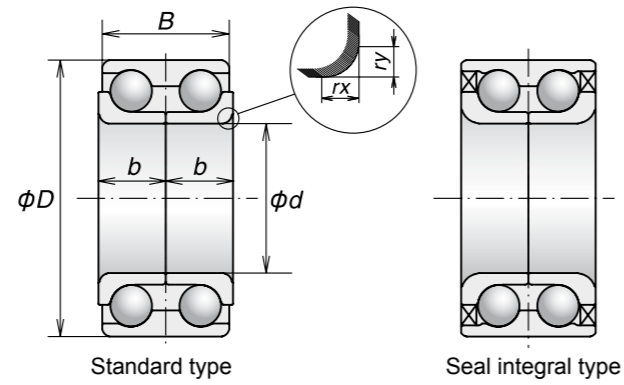

Wheel Bearings

Types of Hub Unit Bearings

Hub unit bearings for automobile wheels are comprised of bearing rings, rolling elements, and cages, similar to general-purpose rolling bearings.

HUB I

For HUB I, NSK uses proprietary bearing-type designations such as "BWD" for ball bearings and "KWD" for tapered roller bearings. The HUB I units are double-row angular contact ball bearings (BWD) and double-row tapered roller bearings (KWD) with back-to-back duplex outer rings. No preload adjustments (including dimensional adjustments by shims) are required on the assembly line. The initial axial clearance is properly pre-set for the preload to fall within the

specified range after mounting. In addition, the integral seal eliminates the need for automotive makers to externally apply seals.

NSK uses bearing reference for hub unit bearings clarifying boundary dimensions, types, and specification codes. Below are examples of bearing reference:

Example: **ZA - 35 BWD 18**

Bore diameter 35 mm
HUB I (Ball bearings)

Example: **ZA - 38 KWD 04 A g3**

Bore diameter 38 mm
HUB I (Tapered roller bearings)

Material code
Special code
Serial No.

BWD type for driven/non-driven Wheels