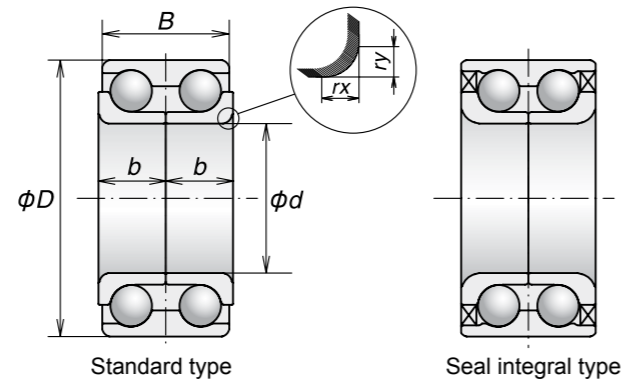

BWD type for driven/non-driven Wheels