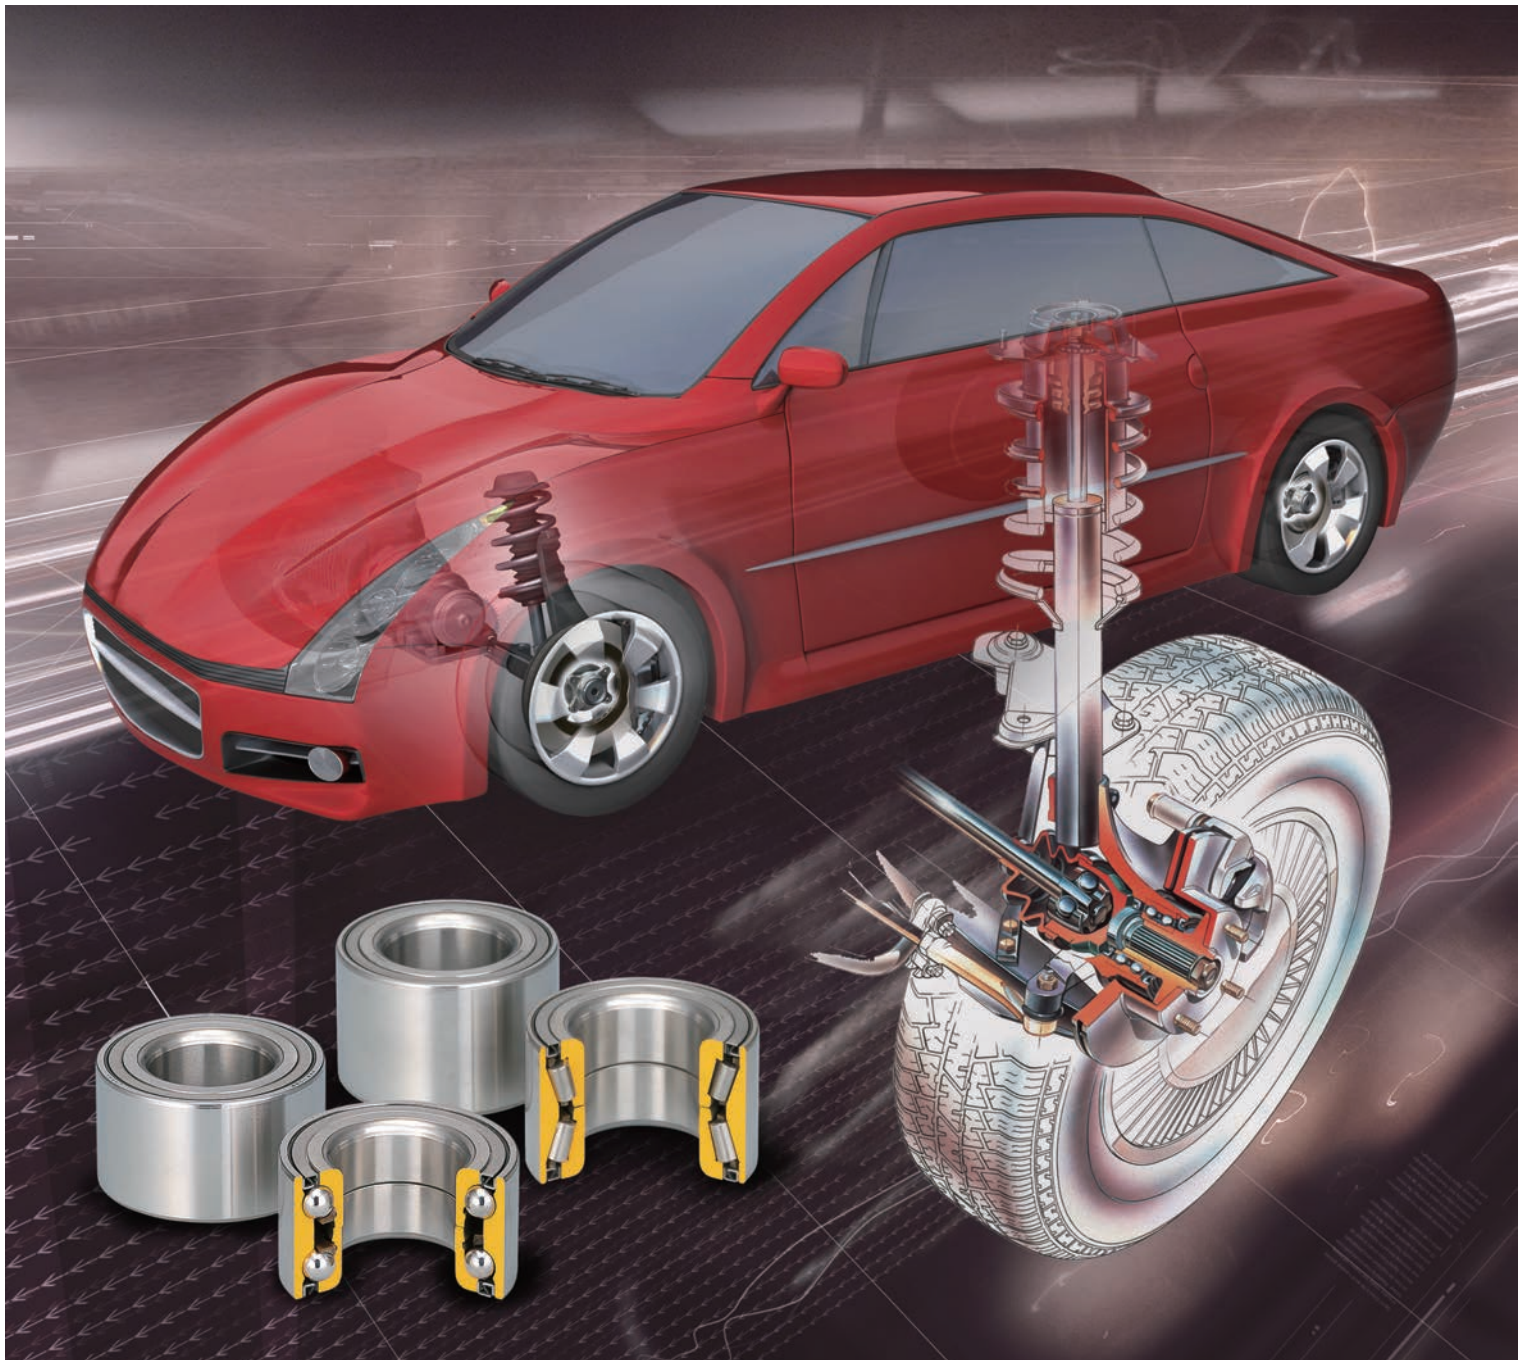

Wheel Bearings

Types of Hub Unit Bearings

Hub unit bearings for automobile wheels are comprised of bearing rings, rolling elements, and cages, similar to general-purpose rolling bearings.

HUB I

For HUB I, NSK uses proprietary bearing-type designations such as "BWD" for ball bearings and "KWD" for tapered roller bearings. The HUB I units are double-row angular contact ball bearings (BWD) and double-row tapered roller bearings (KWD) with back-to-back duplex outer rings. No preload adjustments (including dimensional adjustments by shims) are required on the assembly line. The initial axial clearance is properly pre-set for the preload to fall within the

specified range after mounting. In addition, the integral seal eliminates the need for automotive makers to externally apply seals.

NSK uses bearing reference for hub unit bearings clarifying boundary dimensions, types, and specification codes. Below are examples of bearing reference: